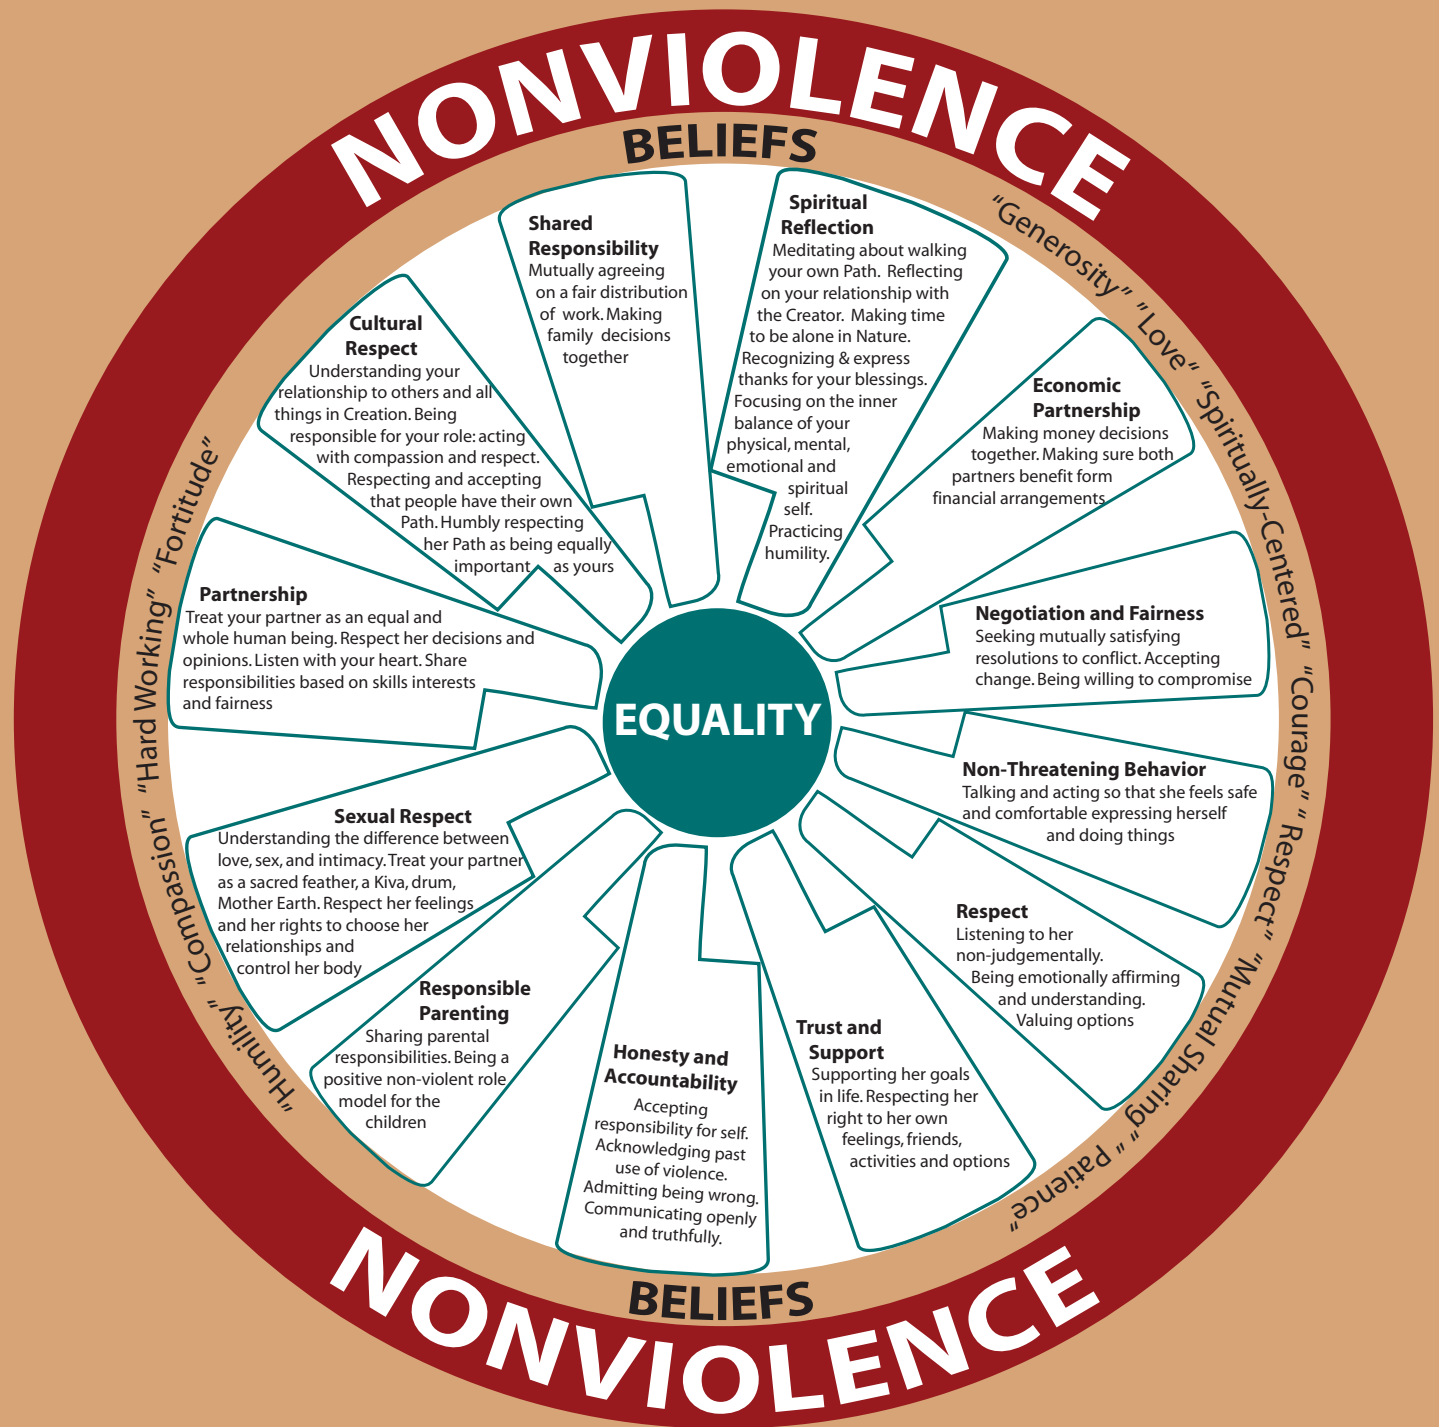

TRADITIONAL LIFEWAYS OF SUPPORTING POWER

Circle of Equality

EQUALITY is traditional lifeways of supporting power that is grounded in spiritual pursuits