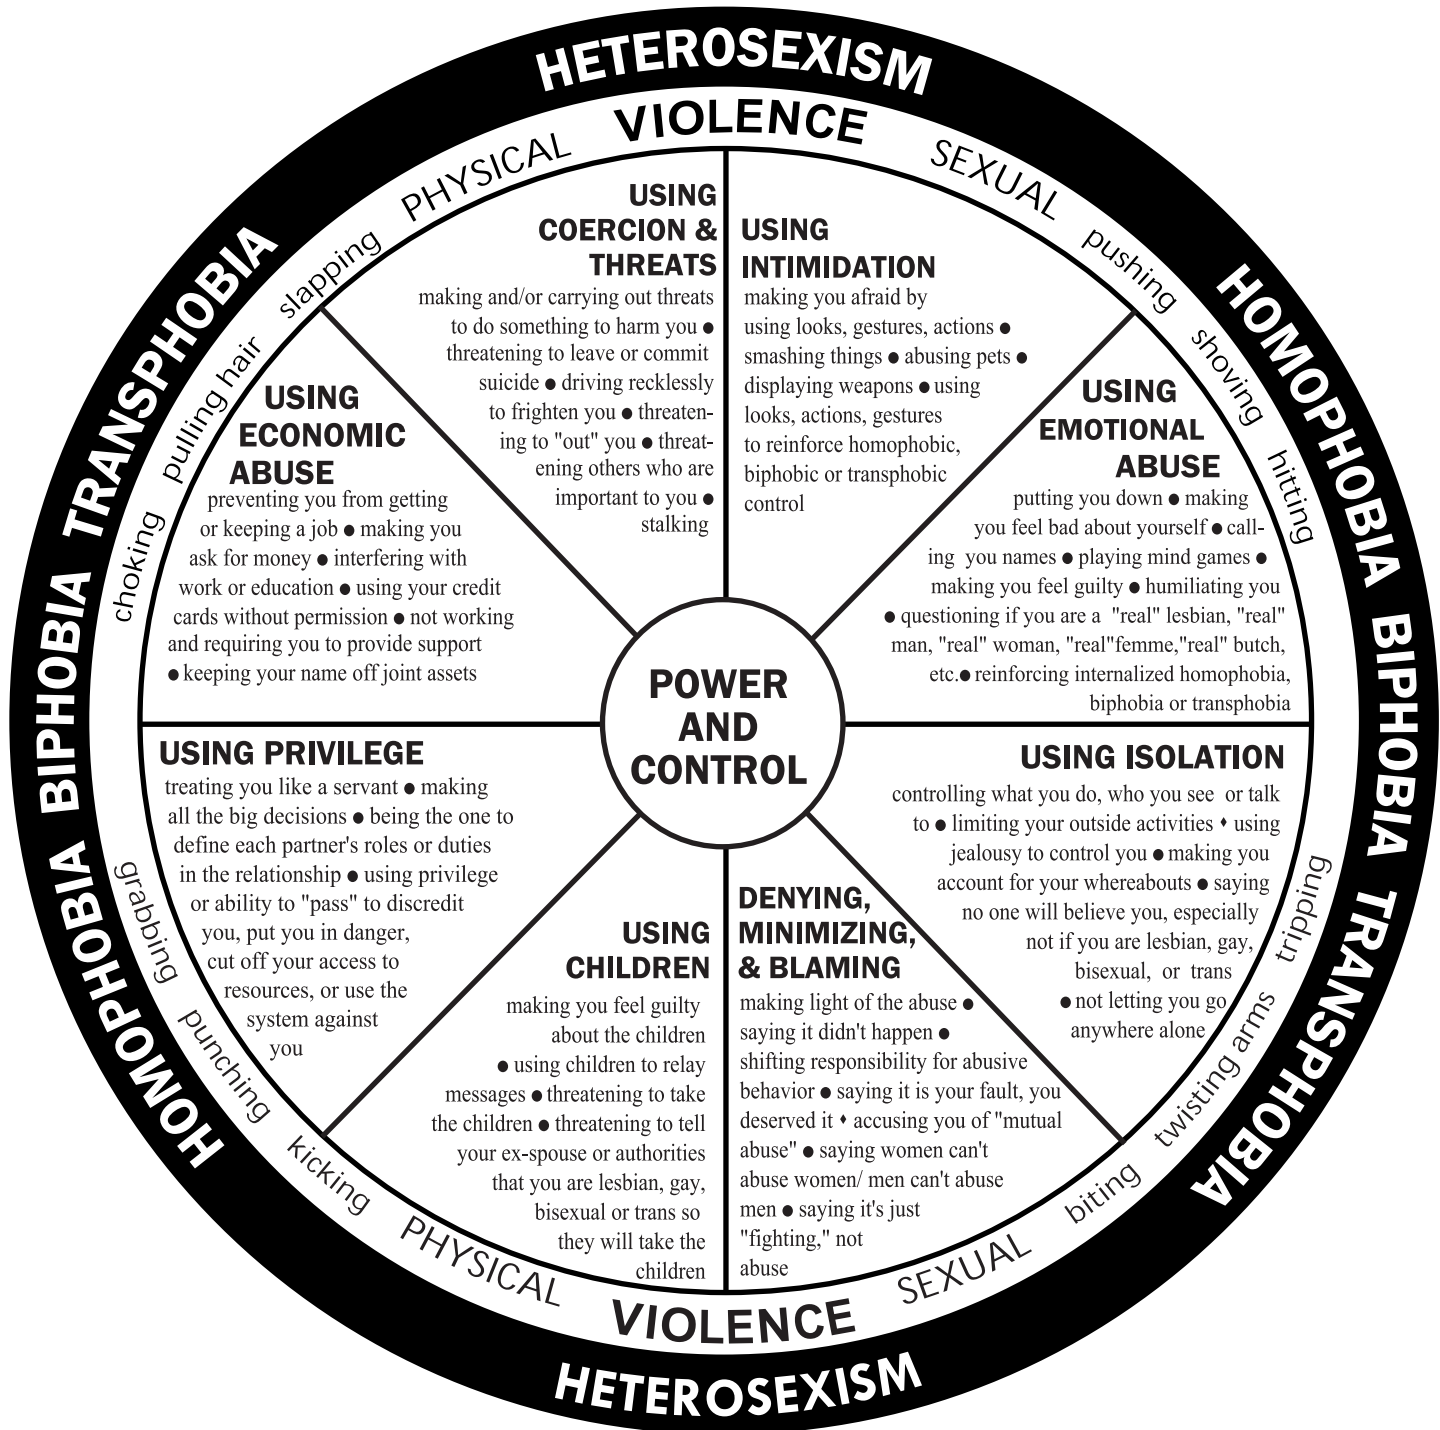

# Power and Control Wheel for Lesbian, Gay, Bisexual and Trans Relationships

Developed by Roe & Jagodinsky

Adapted from the Power & Control and Equity Wheels developed by the Domestic Abuse Intervention Project • 206 West Fourth Street • Duluth, Minnesota 55806 • 218/722-4134